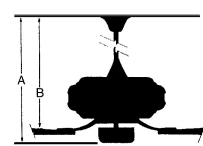

## MEASUREMENTS

Blade Finish:				Reversible Blades:	No
Blade Material:	ABS PLASTIC			Slope:	No
Blade Sweep:	No. of Blades:	Blade Pitch:	Hanging Weight:		
42"	6	20	34.08		
Downrod 1:	Downrod 1 Outside Dia:	Downrod 2:	Downrod 2 Outside Dia:		
3.5	6	6			
Ceiling to Lowest Point: (Dim A)	Ceiling to Blade (Dim B)	Lead Wire:	Motor Size:		
16.75	15.5	80	82X25MM		