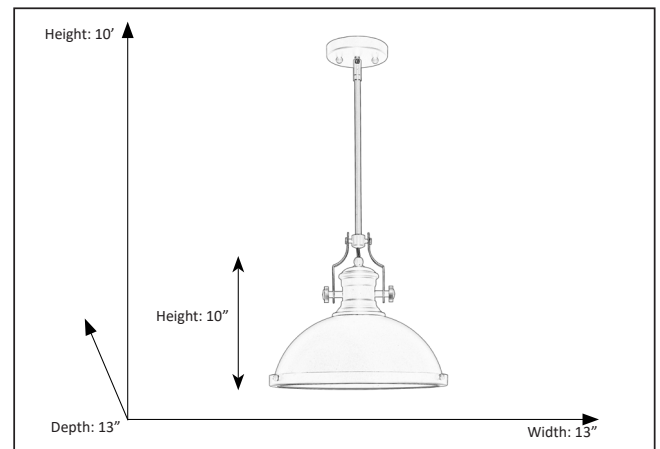

Alix-PN

1-Light Large Metal Shade Pendant

Bottom View

Description

The Vivio Lighting one light Alix indoor pendant in polished nickel finish provides abundant light to your home, while adding style and interest. This pendant is perfect for kitchen islands, bars and more. The Alix collection features detailing appropriate for contemporary or transitional decors. The pendant is also available in matte black finish.

Features

Item Number	7-70073
Finish	Polished Nickel
Lamp Info	1 x E27
Shade Dimensions	10"H x 13"W x 13"D
Structure Dimensions	10 Feet
Item Weight	7.48 Lb
Shipped Weight	8.48 Lb
Location	Indoor

Electrical