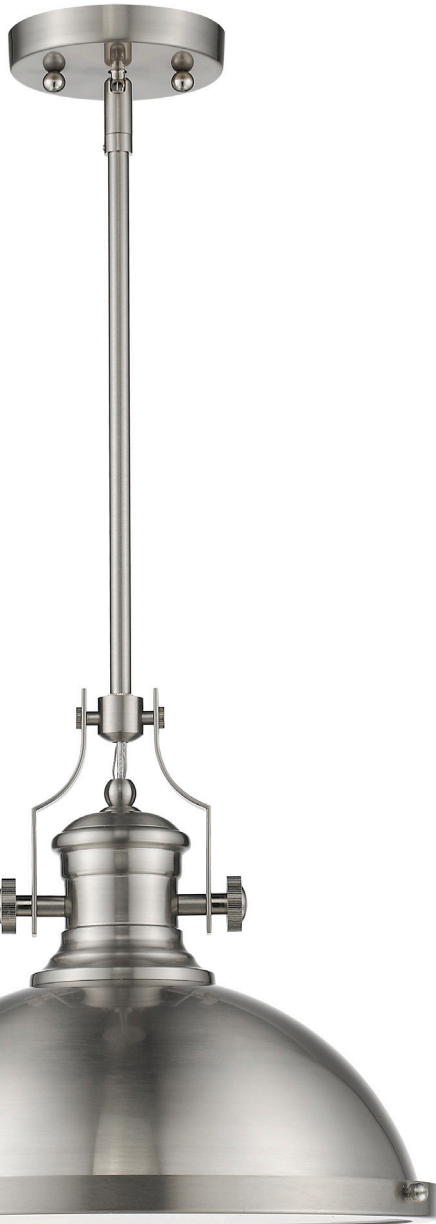

Alix-PN

1-Light Large Metal Shade Pendant

Bottom View

Description

The Vivio Lighting one light Alix indoor pendant in polished nickel finish provides abundant light to your home, while adding style and interest. This pendant is perfect for kitchen islands, bars and more. The Alix collection features detailing appropriate for contemporary or transitional decors. The pendant is also available in matte black finish.

Features

Item Number	7-70073
Finish	Polished Nickel
Lamp Info	1 x E27
Shade Dimensions	10"H x 13"W x 13"D
Structure Dimensions	10 Feet
Item Weight	7.48 Lb
Shipped Weight	8.48 Lb
Location	Indoor

Electrical

Fixture requires a grounded electrical supply line to 120 volts AC.

Installation

Fixture attaches to electrical junction box securely anchored in wall or ceiling. All mounting hardware included.