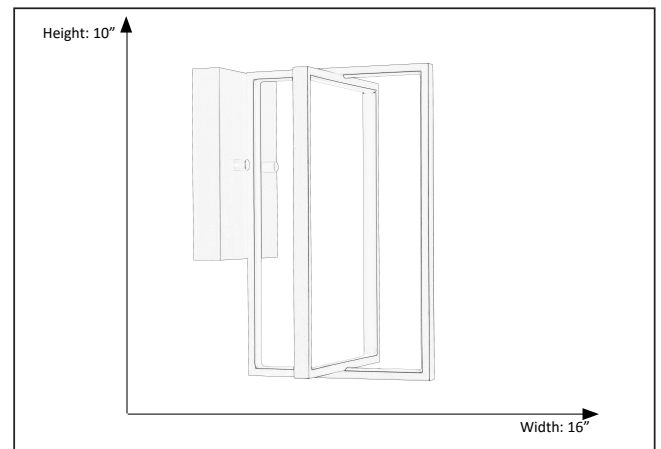

Modena

LED Open Rectangle Wall Sconce

Description

This Modena Integrated LED Coach Light features a matte black finish which is ideal for any contemporary setting. Whether it is transitional or modern, this light can easily match many home interiors.

Features

Item Number	7-70289
Finish	Matte Black
Dimensions	10"H x 16"W
Lamp Info	LED
Max Wattage	25 W
ETL Listed	Dry Location
Location	Indoor

Electrical

Fixture requires a grounded electrical supply line to 120 volts AC.