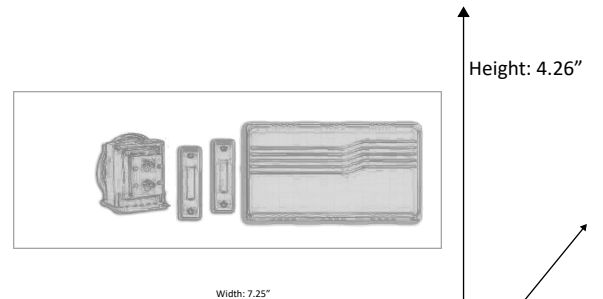

Model #	EDW-C212W2L
Fixture Series	Chime Kit
Buttons	2 Buttons Included
Color	White
Dimensions- HxW(xD) <small>(Dimensions shown in inches)</small>	4.26" x 7.5" x 7.5"
SKU #	90650

Finish: White

*Dimensions shown in inches